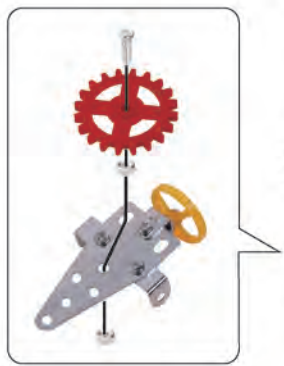

2

- (6mm) A × 3
- (12mm) B × 2
- C × 7
- D × 1
- J × 1
- N × 1
- S × 1
- V × 1