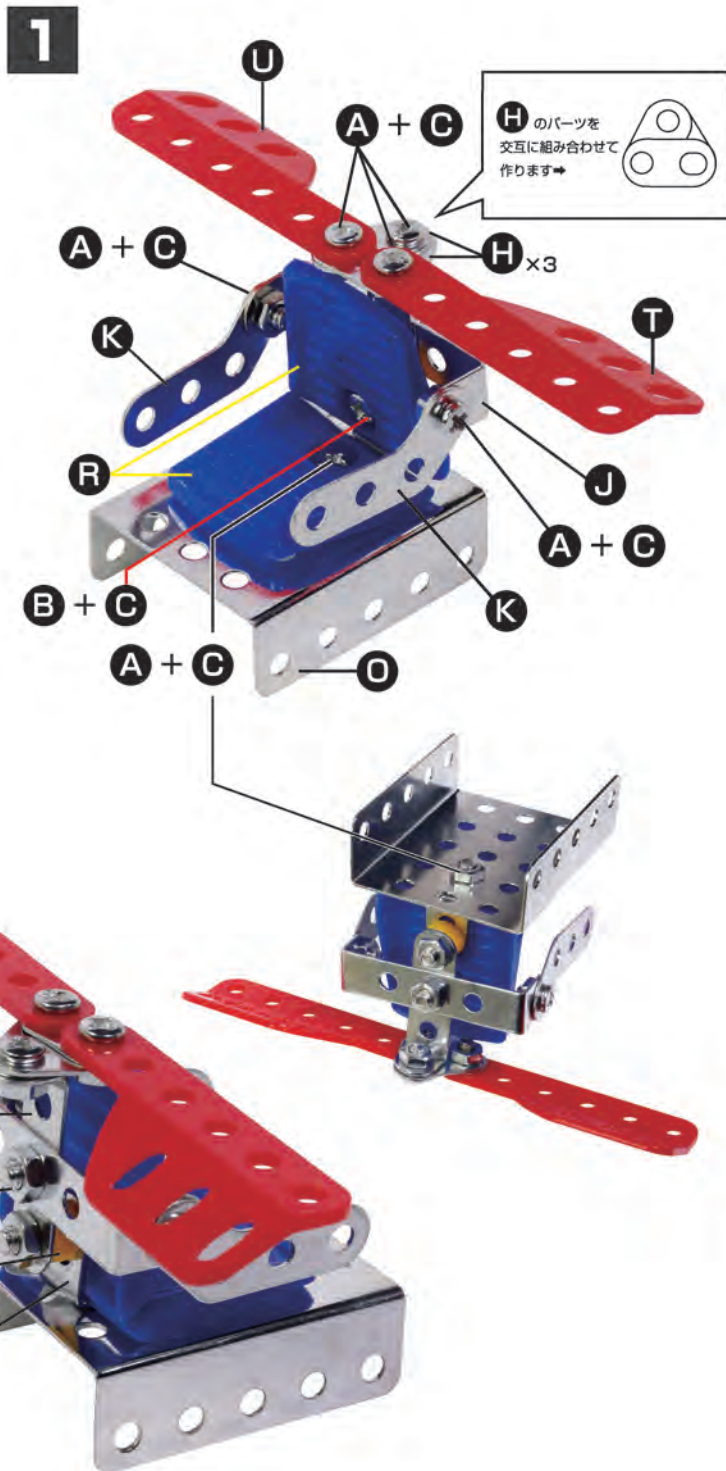

⚠ 使用上のご注意

●品質向上や生産時期により、商品の仕様(パーツの形状や使用する部品など)が変更される場合があります。あらかじめご了承ください。●商品の品質には万全を期しておりますが、製造工程上やむなく汚れ/シ-キズが多少残ってしまう場合があります。ご使用前にご確認ください。●小さな部品があります。窒息などの危険がありますので、口の中には絶対に入れないでください。●誤飲・窒息の危険がありますので、対象年齢未満のお子様には絶対に与えないでください。●安全のため、破損・変形したおもちゃは使用しないでください。●本製品を投げる、ぶつける、振り回すなど乱暴な遊びをしないでください。●本製品を樹脂製のソファやシート、タイルなどの上に置かないでください。長時間接しているとき色移りする場合があります。●本製品の上に座ったり、踏みつけたりしないでください。破損や怪我など思わぬ事故につながる場合があります。●パーツはしっかり組立てください。また、使用する度にパーツ接合部の緩みがないか確認してください。●組立てた状態で持ち運ぶと、パーツが外れ転倒や破損など思わぬ事故につながる場合があります。●組立てや可動させる際、指や髪などを挟まないようにご注意ください。●平らで安定した場所で使用してください。●可動部分に必要な以上の力を加えないでください。●本製品は熱湯消毒はできません。汚れた場合は、水またはぬるま湯で濡らし履き絞った布などで拭き取ってください。●高温・多湿な場所での使用・保管は避けてください。●商品の都合上やむなく尖っている所がありますので、ご注意ください。●製品のカラーは、改良のため予告なく変更される場合があります。ご了承ください。●小さなお子様の手が届かない所に保管してください。●廃棄の際は、各地方自治体(市町村)の指示に従ってください。

付属品

(6mm) A × 24	K × 2	T × 1	
(12mm) B × 3	L × 1	U × 1	
C × 31	M × 1	V × 1	
D × 2	N × 1	W × 2	
E × 2	O × 1	X × 1	
F × 2	P × 2	Y × 4	
G × 2	Q × 1	タイヤ × 4	
H × 3	R × 2	支柱 × 1	
I × 2	S × 1		
J × 3			

2. プラスドライバー × 1
3. レンチ × 1

※パーツがあまる場合があります。予備パーツとしてお使いください。

(6mm) A × 7
(12mm) B × 1
C × 8
D × 1
H × 3
M × 1
K × 2
J × 1
O × 1
Q × 1
R × 2
T × 1
U × 1