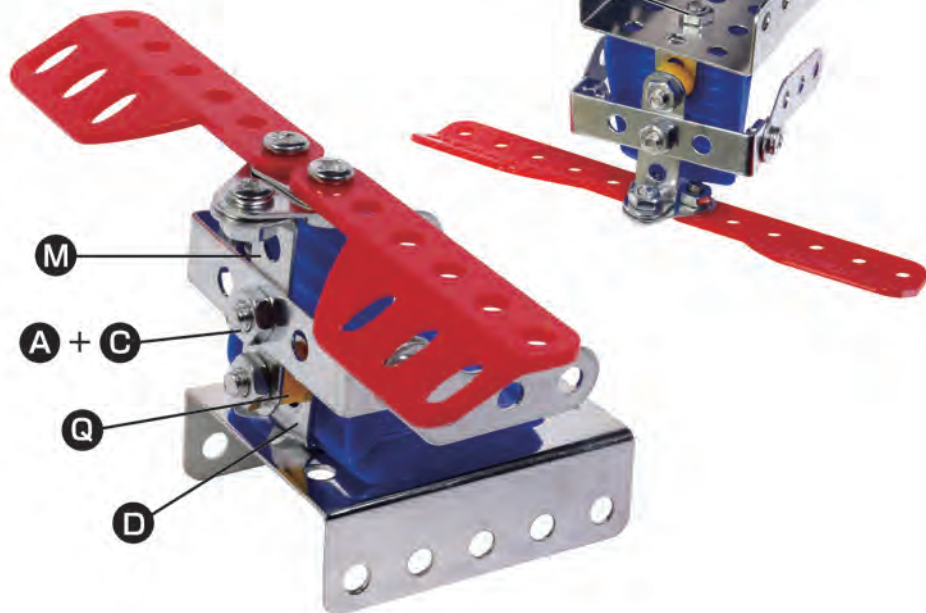

⚠ 使用上のご注意

●品質向上や生産時期により、商品の仕様(パーツの形状や使用する部品など)が変更される場合があります。あらかじめご了承ください。●商品の品質には万全を期しておりますが、製造工程上やむなく汚れ/シ-キズが多少残ってしまう場合があります。ご使用前にご確認ください。●小さな部品があります。窒息などの危険がありますので、口の中には絶対に入れないでください。●誤飲・窒息の危険がありますので、対象年齢未満のお子様には絶対に与えないでください。●安全のため、破損・変形したおもちゃは使用しないでください。●本製品を投げる、ぶつける、振り回すなど乱暴な遊びをしないでください。●本製品を樹脂製のソファやシート、タイルなどの上に置かないでください。長時間接しているとき色移りする場合があります。●本製品の上に座ったり、踏みつけたりしないでください。破損や怪我など思わぬ事故につながる場合があります。●パーツはしっかり組立てください。また、使用する度にパーツ接合部の緩みがないか確認してください。●組立てた状態で持ち運ぶと、パーツが外れ転倒や破損など思わぬ事故につながる場合があります。●組立てや可動させる際、指や髪などを挟まないようにご注意ください。●平らで安定した場所で使用してください。●可動部分に必要な以上の力を加えないでください。●本製品は熱湯消毒はできません。汚れた場合は、水またはぬるま湯で濡らし履き絞った布などで拭き取ってください。●高温・多湿な場所での使用・保管は避けてください。●商品の都合上やむなく尖っている所がありますので、ご注意ください。●製品のカラーは、改良のため予告なく変更される場合があります。ご了承ください。●小さなお子様の手が届かない所に保管してください。●廃棄の際は、各地方自治体(市町村)の指示に従ってください。

付属品

(6mm) A × 24	K × 2	T × 1	
(12mm) B × 3	L × 1	U × 1	
C × 31	M × 1	V × 1	
D × 2	N × 1	W × 2	
E × 2	O × 1	X × 1	
F × 2	P × 2	Y × 4	
G × 2	Q × 1	タイヤ × 4	
H × 3	R × 2	支柱 × 1	
I × 2	S × 1		
J × 3			

2. プラスドライバー × 1
3. レンチ × 1

※パーツがあまる場合があります。予備パーツとしてお使いください。

(6mm) A × 7
(12mm) B × 1
C × 8
D × 1
H × 3
M × 1
K × 2
J × 1
O × 1
Q × 1
R × 2
T × 1
U × 1